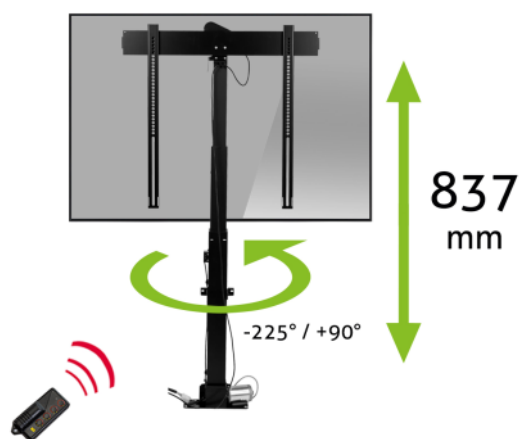

MonLines myTVLift MLS007B

Electric built-in TV lift

Description

The electric built-in TV lift from MonLines is suitable for TVs with a size of 37" to 65 inches and a maximum weight of 50 kg and can be retracted into a piece of furniture. At the push of a button, the screen extends to a height of up to 165 cm. When extended, the motorized TV lift can also be swiveled 225° to the left and 90° to the right. Preferred positions can be easily saved.

Thanks to the anti-collision function, the TV is protected from possible damage: If there is an obstacle in the way, the myTVLift automatically stops moving. The integrated cable management ensures tidy, neat cable routing inside the TV lift.

Key features

Screen sizes:	37", 38", 40", 42", 43", 46", 47", 48", 49", 50", 52", 55", 58", 60", 63", 65 inch
VEESA standard:	100x100, 100x200, 200x100, 200x200, 200x300, 200x400, 300x200, 300x300, 400x200, 400x300, 400x400, 400x600, 500x400, 500x500, 600x200, 600x300, 600x400, 600x500, 600x600
Load capacity:	50 kg
Stroke:	837 mm
Height:	815 - 1652 mm
Swivel range:	-225° to +90°
Electrical:	Yes, remote control included
Installation depth:	112 mm