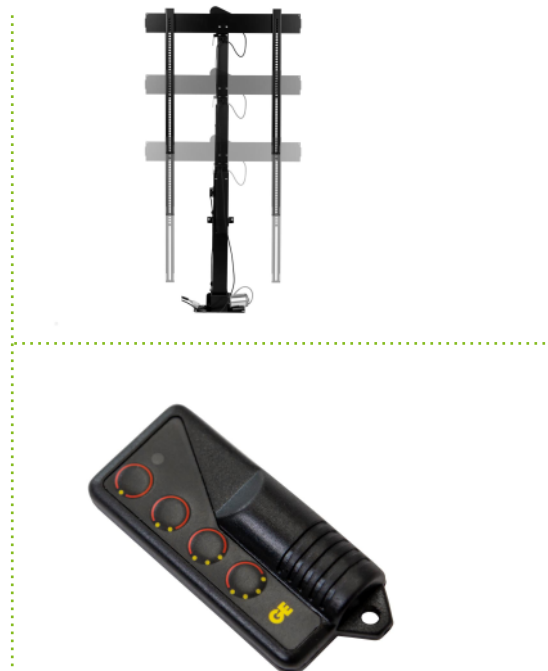

MonLines myTVLift MLS007B

Electric built-in TV lift

Description

The electric built-in TV lift from MonLines is suitable for TVs with a size of 37" to 65 inches and a maximum weight of 50 kg and can be retracted into a piece of furniture. At the push of a button, the screen extends to a height of up to 165 cm. When extended, the motorized TV lift can also be swiveled 225° to the left and 90° to the right. Preferred positions can be easily saved.

Thanks to the anti-collision function, the TV is protected from possible damage: If there is an obstacle in the way, the myTVLift automatically stops moving. The integrated cable management ensures tidy, neat cable routing inside the TV lift.

Key features

Screen sizes:	37", 38", 40", 42", 43", 46", 47", 48", 49", 50", 52", 55", 58", 60", 63", 65 inch
VEESA standard:	100x100, 100x200, 200x100, 200x200, 200x300, 200x400, 300x200, 300x300, 400x200, 400x300, 400x400, 400x600, 500x400, 500x500, 600x200, 600x300, 600x400, 600x500, 600x600
Load capacity:	50 kg
Stroke:	837 mm
Height:	815 - 1652 mm
Swivel range:	-225° to +90°
Electrical:	Yes, remote control included
Installation depth:	112 mm