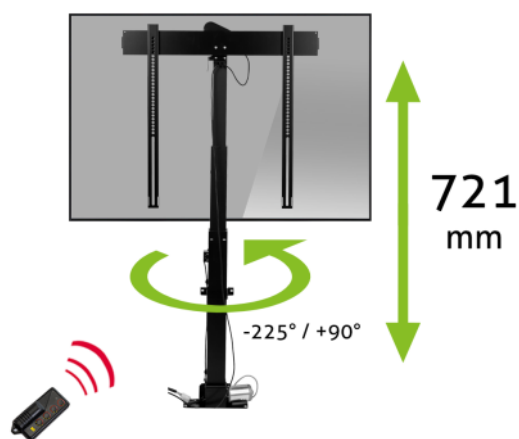

## MonLines myTVLift MLS010B Electric built-in TV lift

### Description

The electric built-in TV lift from MonLines is suitable for TVs with a size of 37" to 50 inches and a maximum weight of 30 kg and can be retracted into a piece of furniture. At the push of a button, the screen extends to a height of up to 148 cm. When extended, the motorized TV lift can also be swiveled 225° to the left and 90° to the right. Preferred positions can be easily saved.

Thanks to the anti-collision function, the TV is protected from possible damage: If there is an obstacle in the way, the myTVLift automatically stops moving. The integrated cable management ensures tidy, neat cable routing inside the TV lift.

### Key features

Screen sizes:	37 - 50 inch
VEESA standard:	100x100, 100x200, 200x100, 200x200, 200x300, 200x400, 300x200, 300x300, 400x200, 400x300, 400x400
Load capacity:	30 kg
Stroke:	721 mm
Height:	762 - 1483 mm
Swivel range:	-225° to +90°
Electrical:	Yes, remote control included
Installation depth:	112 mm