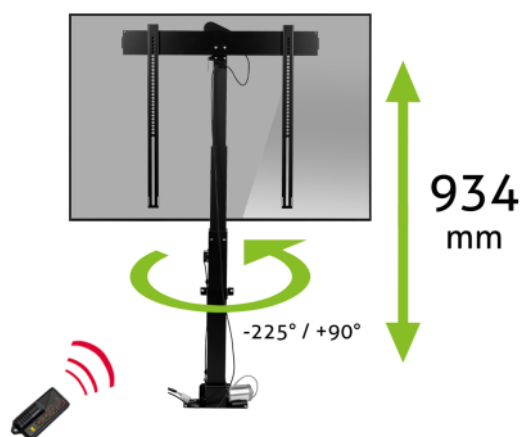

MonLines myTVLift MLS011B

Electric built-in TV lift

Description

The electric built-in TV lift from MonLines is suitable for TVs with a size of 37" to 70 inches and a maximum weight of 60 kg and can be retracted into a piece of furniture. At the push of a button, the screen extends to a height of up to 182 cm. When extended, the motorized TV lift can also be swiveled 225° to the left and 90° to the right. Preferred positions can be easily saved.

Thanks to the anti-collision function, the TV is protected from possible damage: If there is an obstacle in the way, the myTVLift automatically stops moving. The integrated cable management ensures tidy, neat cable routing inside the TV lift.

Key features

Screen sizes:	37 - 70 inch
VESA standard:	100x100, 100x200, 200x100, 200x200, 200x300, 200x400, 300x200, 300x300, 400x200, 400x300, 400x400, 400x600, 500x400, 500x500, 600x200, 600x300, 600x400, 600x500, 600x600
Load capacity:	60 kg
Stroke:	934 mm
Height:	887 - 1821 mm
Swivel range:	-225° to +90°
Electrical:	Yes, remote control included
Installation depth:	112 mm