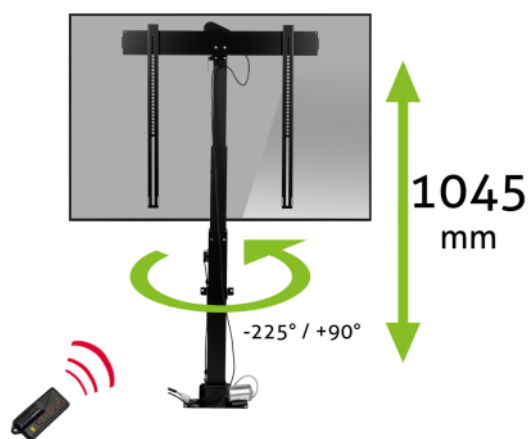

MonLines myTVLift MLS012B

Electric built-in TV lift

Description

The electric built-in TV lift from MonLines is suitable for TVs with a size of 37" to 75 inches and a maximum weight of 60 kg and can be retracted into a piece of furniture. At the push of a button, the screen extends to a height of up to 201 cm. When extended, the motorized TV lift can also be swiveled 225° to the left and 90° to the right. Preferred positions can be easily saved.

Thanks to the anti-collision function, the TV is protected from possible damage: If there is an obstacle in the way, the myTVLift automatically stops moving. The integrated cable management ensures tidy, neat cable routing inside the TV lift.

Key features

Screen sizes:	37 - 75 inch
VEESA standard:	100x100, 100x200, 200x100, 200x200, 200x300, 200x400, 300x200, 300x300, 400x200, 400x300, 400x400, 400x600, 500x400, 500x500, 600x200, 600x300, 600x400, 600x500, 600x600
Load capacity:	60 kg
Stroke:	1045 mm
Height:	967 - 2012 mm
Swivel range:	-225° to +90°
Electrical:	Yes, remote control included
Installation depth:	112 mm