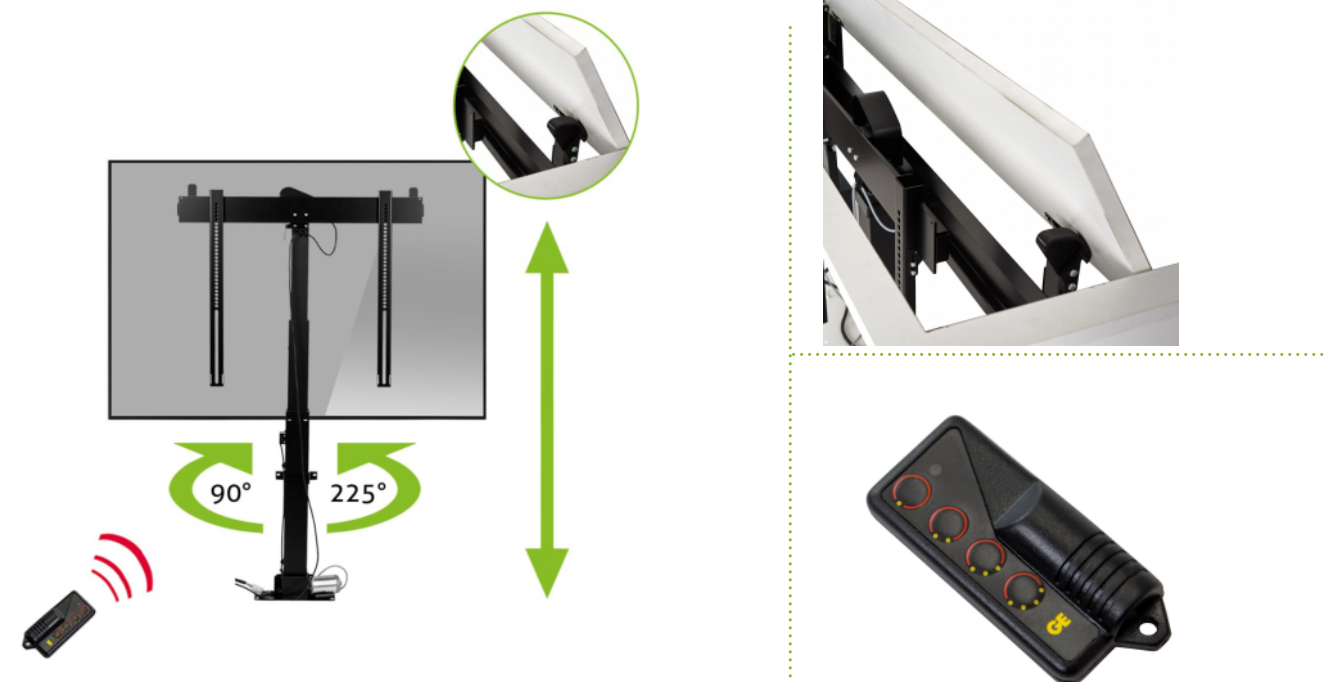

## MonLines MLS017B / MLS018B / MLS019B TV lift with flap opener, rotatable 90° L / 225° R

### Description

The electric built-in TV lift from MonLines is suitable for TVs up to 70 inches and can be retracted into a piece of furniture. By pressing a button on the supplied radio remote control, the screen can be extended. The built-in flap opener automatically folds the lid of the furniture back and closes it again discreetly when retracted. When extended, the rotating TV lift can also be moved 90° to the left and 225° to the right. Favorite positions can be easily saved. Thanks to the anti-collision function, the TV is protected from possible damage. There is also a separate socket for the TV's power connection. When the TV lift is retracted, the TV is simultaneously disconnected from the power supply for additional safety.

### Key features

|                        |   |
|------------------------|---|
| Max. screen size:      | 50 inch (MLS017B) / 60 inch (MLS018B) / 70 inch (MLS019B) |
| VESA Standard:         | 100x100 - 600x600 mm                                      |
| Load capacity:         | 30 kg (MLS017B) / 50 kg (MLS018B) / 60 kg (MLS019B)       |
| Stroke:                | 717 mm (MLS017B) / 837 mm (MLS018B) / 947 mm (MLS019B)    |
| Max. extension height: | 1467 mm (MLS017B) / 1652 mm (MLS018B) / 1827 mm (MLS019B) |
| Min. height furniture: | 800 mm (MLS017B) / 900 mm (MLS018B) / 970 mm (MLS019B)    |
| Turning range:         | 90° left / 225° right                                     |
| Electric:              | Yes, incl. remote control                                 |
| Installation depth:    | 112 mm  |