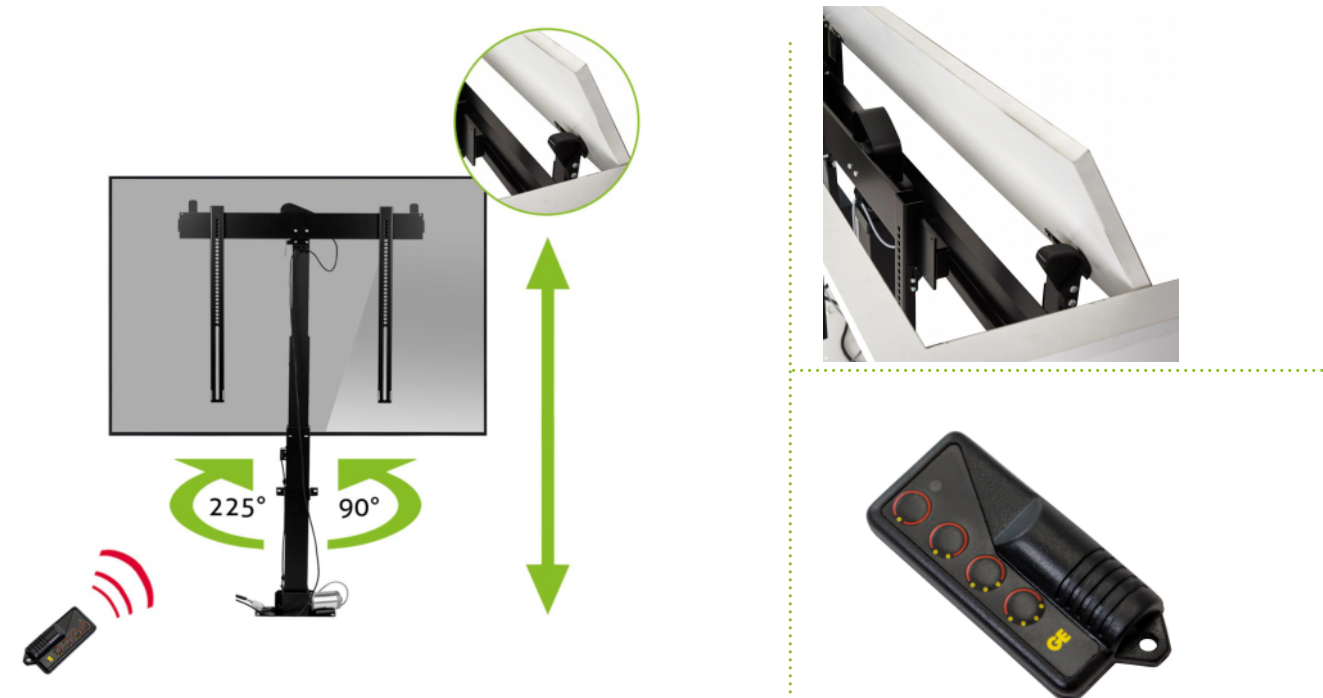

## MonLines MLS017BSV MLS018BSV / MLS019BSV TV lift with flap opener, rotatable 225° L / 90° R

### Description

The electric built-in TV lift from MonLines is suitable for TVs up to 70 inches and can be retracted into a piece of furniture. By pressing a button on the supplied radio remote control, the screen can be extended. The built-in flap opener automatically folds the lid of the furniture back and closes it again discreetly when retracted. When extended, the rotating TV lift can also be moved 225° to the left and 90° to the right. Favorite positions can be easily saved. Thanks to the anti-collision function, the TV is protected from possible damage. There is also a separate socket for the TV's power connection. When the TV lift is retracted, the TV is simultaneously disconnected from the power supply for additional safety.

### Key features

Max. screen size:	50 inch (MLS017BSV) / 60 inch (MLS018BSV) / 70 inch (MLS019BSV)
VESA Standard:	100x100 - 600x600 mm
Load capacity:	30 kg (MLS017BSV) / 50 kg (MLS018BSV) / 60 kg (MLS019BSV)
Stroke:	717 mm (MLS017BSV) / 837 mm (MLS018BSV) / 947 mm (MLS019BSV)
Max. extension height:	1467 mm (MLS017BSV) / 1652 mm (MLS018BSV) / 1827 mm (MLS019BSV)
Min. height furniture:	800 mm (MLS017BSV) / 900 mm (MLS018BSV) / 970 mm (MLS019BSV)
Turning range:	225° left / 90° right
Electric:	Yes, incl. remote control
Installation depth:	112 mm