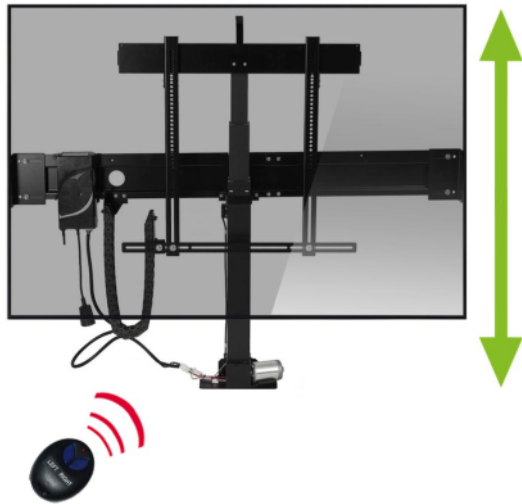

MonLines MLS026B / MLS027B / MLS028B

Built-in TV lift

Description

The electric built-in TV lift from MonLines can be retracted into a piece of furniture. By pressing a button on the supplied radio remote control, the screen can be extended. Favorite positions can be easily saved. Thanks to the anti-collision function, the TV is protected from possible damage. There is also a separate socket for the TV's power connection. When the TV lift is retracted, the TV is simultaneously disconnected from the power supply for additional safety. The integrated cable management ensures a tidy interior.

Key features

Max. screen size:	60" (MLS026B) / 65" (MLS027B) / 70" (MLS028B)
VESA Standard:	100x100 - 600x600 mm
Load capacity:	50 kg
Stroke (mm):	840 (MLS026B) / 970 (MLS027B) / 1025 (MLS028B)
Max. height (mm):	1662 (MLS026B) / 1857 (MLS027B) / 1990 (MLS028B)
Mounting height (mm):	822 (MLS026B) / 887 (MLS027B) / 965 (MLS028B)
Electric:	Yes, incl. remote control
Installation depth:	131 mm