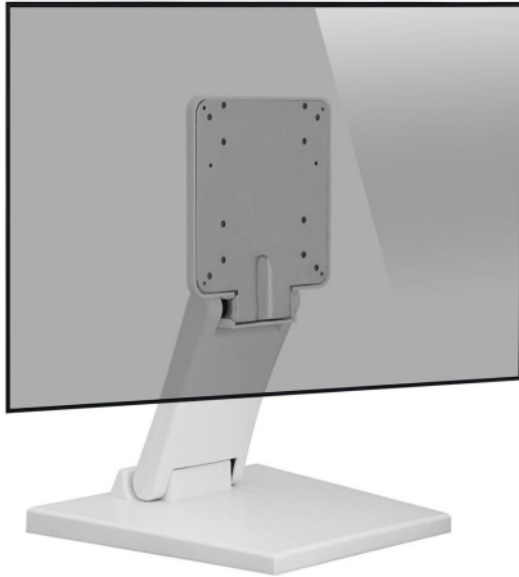

MonLines MTS700W touchscreen desk stand, white

Description

The MonLines MTS700W monitor stand in white is a tiltable monitor stand for touchscreens and other screens with a display size of 10 to 22 inches. The table stand with non-slip base can be easily folded up and stored away to save space. The discreet and stable touchscreen stand is made of steel and plastic. The table mount has the VESA standard 75x75 and 100x100 mm for mounting the screen.

This solid monitor table mount MTS700W impresses with its simple functionality. Due to the flexibly adjustable inclination of the monitor holder on two joints, the display stand can be used in restaurants, for example, as an ergonomic and stable operating terminal or to present customer information on the sales counter. The joint with the monitor / touch screen can be tilted 115 degrees.

Key features

Mounting:	Table mount with stand
VESA standard:	75x75 and 100x100 mm
Load capacity:	10 kg
Suitable for:	10" - 22" monitors
Finish:	White
Delivery content:	Incl. mounting material