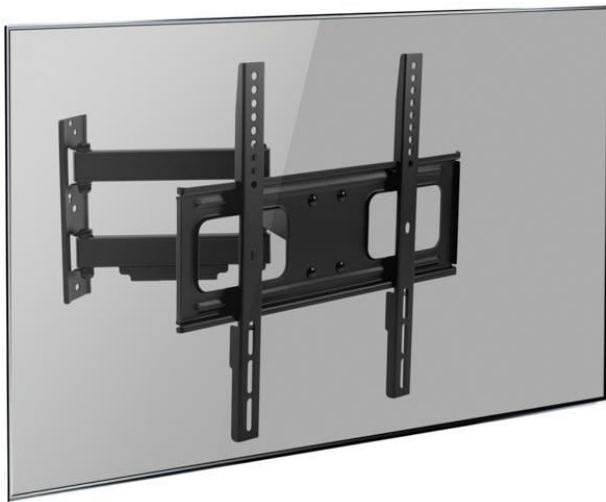

## MonLines MWH003B swivable TV wall mount

### Description

Attach your 32"-55" TV to the wall! This MonLines MWH003B TV mount puts your TV on the wall, tiltable and swiveling, with a distance of approximately 60 - 473 mm.

This MonLines MWH003B mount for screens supports a weight up to 50 kg.

Monitors with a VESA pattern of 200x100, 200x200, 300x300, 300x300, 400x200, 400x300, 400x400 mm can be attached to this mount.

### Key features

Attachment:	Wall mount
VESA mount:	200x100, 200x200, 300x200, 300x300, 400x200, 400x300, 400x400 mm
Load capacity:	50 kg
Suitable for:	32"-55"
Wall distance:	60-473 mm
Swiveling:	+/-90°
Tiltable:	-20° to +10°
Finish:	Black
Installation material:	+