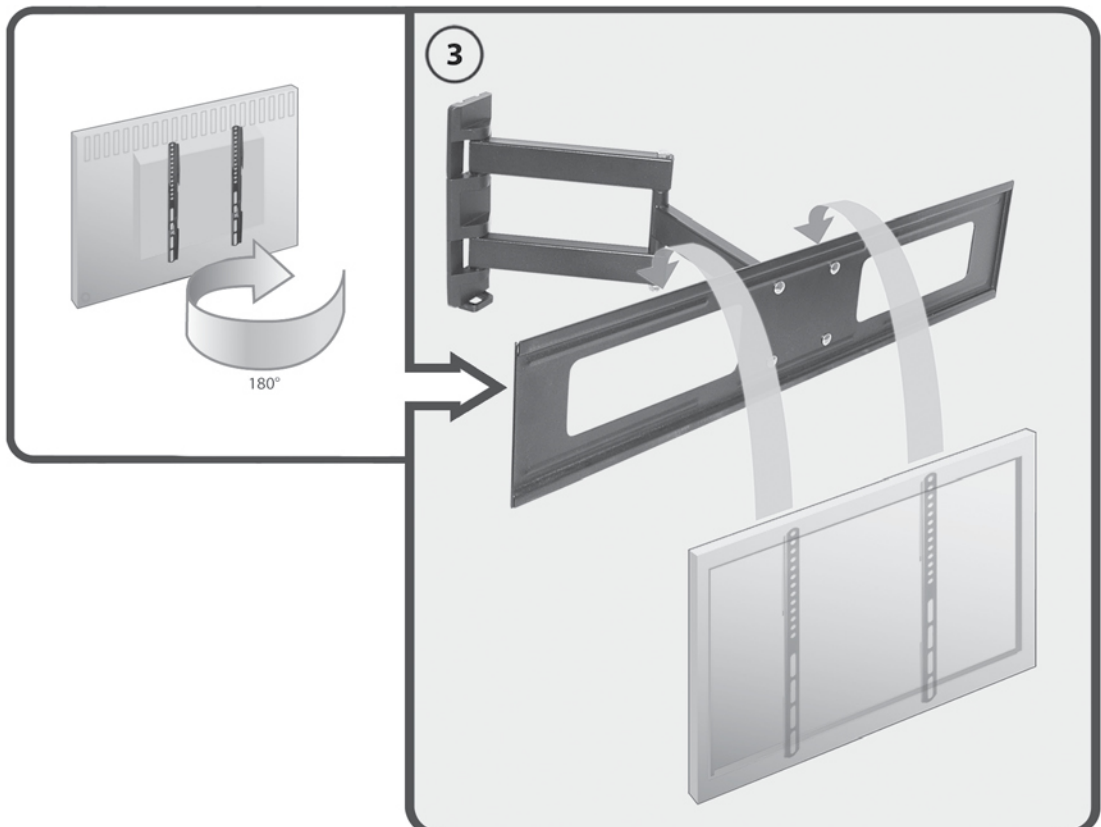

MonLines MWH021B  
 Montageanleitung  
 Assembly instructions

**MonLines**  
 dividual

LCD TV Wandhalter  
 Bracket for LCD Monitor