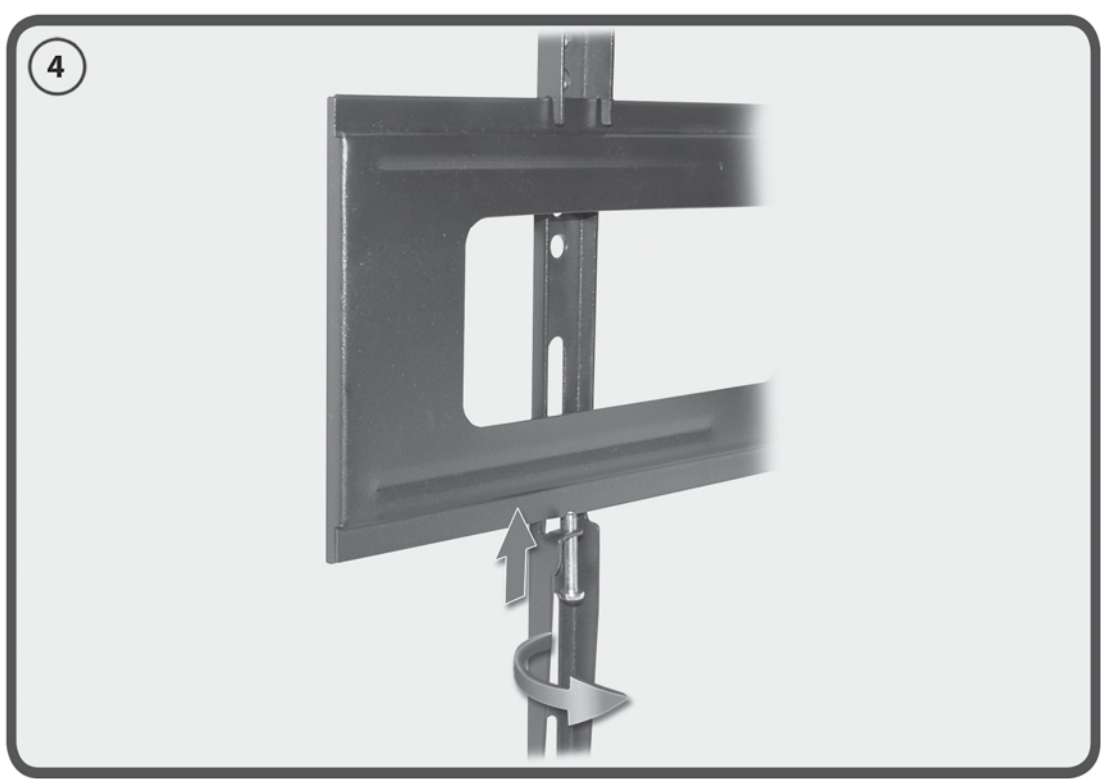

MonLines MWH021B  
 Montageanleitung  
 Assembly instructions

**MonLines**  
 dividual

LCD TV Wandhalter  
 Bracket for LCD Monitor