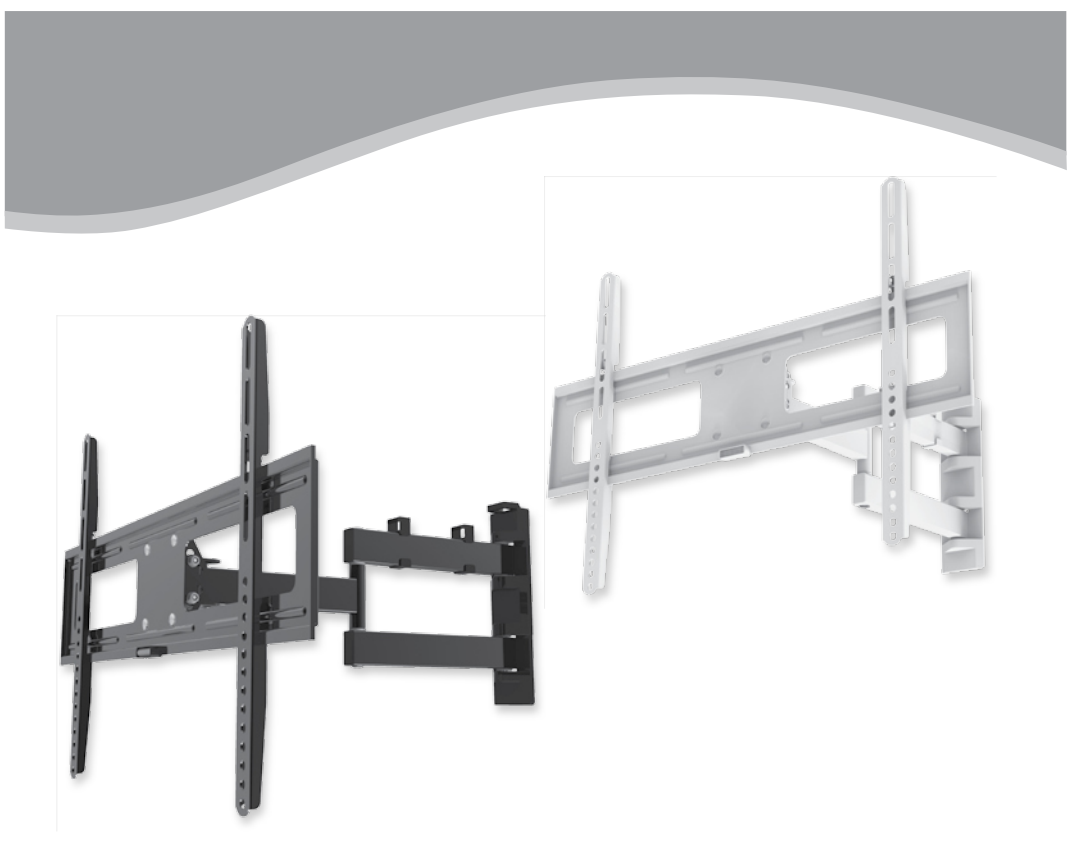

MonLines MWH021B  
 Montageanleitung  
 Assembly instructions

**MonLines**  
 dividual

LCD TV Wandhalter  
 Bracket for LCD Monitor