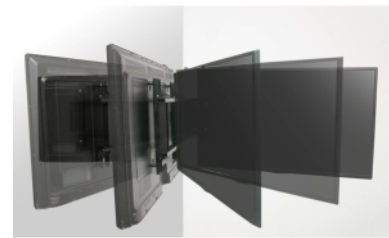

MonLines mySwing MSM06 electric TV wall mount up to 65 inch

Description

The electrically swiveling TV wall mount from MonLines is suitable for TVs with a size of up to 65 inches and a maximum weight of 30 kg. To set the ideal viewing angle, it can be swiveled 180° to the left or right and manually tilted 7 degrees. No additional remote control is needed to control it, as the TV mount is compatible with most infrared TV remotes. A preferred angle can be preset on the remote and recalled later with a simple push of a button. Alternatively, the TV wall bracket mySwing MSM06 can also be controlled via smartphone or Smart Home applications such as Google Home and Amazon Alexa using the separately available MonLines MSM07 WLAN adapter.

Key features

| | |
|----------------|---|
| Screen size: | 32" - 65 inch |
| VEESA mount: | 100x100, 100x200, 200x100, 200x200, 200x300, 200x400, 300x200, 300x300, 400x200, 400x300, 400x400, 600x200, 600x300, 600x400 mm |
| Load capacity: | 30 kg |
| Swivel range: | 180° |
| Tilt: | 7° |
| Electrical: | Yes |
| WiFi: | Optional with MonLines accessory MSM07 |
| Weight: | 10.5 kg |
| Finish: | Black |