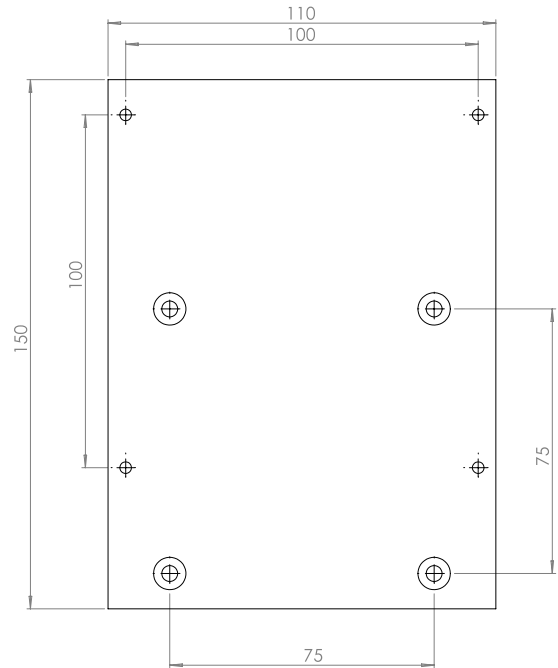

MonLines V008 VESA adapter 75x75 to 100x100mm for Samsung S24F356F

Description

The MonLines V008 VESA adapter extends the 75x75 mm VESA pattern of your Samsung S24F356F TV to a 100x100 mm pattern so that you can combine your flatscreen with any 100x100 mm VESA-capable monitor bracket.

Whether wall mounting, column mounting or monitor stand - your imagination has no limits! Simply screw the VESA adapter, specially designed for a S24F356F Samsung TV, onto the existing 75x75 mm tapped holes on the back of the TV and extend the VESA pattern to 100x100 mm.

Key features

Mounting:	VESA adapter
VESA standard:	100x100 mm
Suitable for:	Samsung S24F356F
Finish:	Black