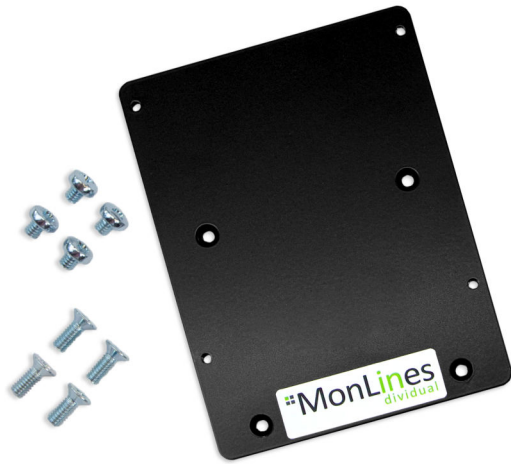

MonLines V008 VESA adapter 75x75 to 100x100mm for Samsung S24F356F

Description

The MonLines V008 VESA adapter extends the 75x75 mm VESA pattern of your Samsung S24F356F TV to a 100x100 mm pattern so that you can combine your flatscreen with any 100x100 mm VESA-capable monitor bracket.

Whether wall mounting, column mounting or monitor stand - your imagination has no limits! Simply screw the VESA adapter, specially designed for a S24F356F Samsung TV, onto the existing 75x75 mm tapped holes on the back of the TV and extend the VESA pattern to 100x100 mm.

Key features

Mounting:	VESA adapter
VESA standard:	100x100 mm
Suitable for:	Samsung S24F356F
Finish:	Black