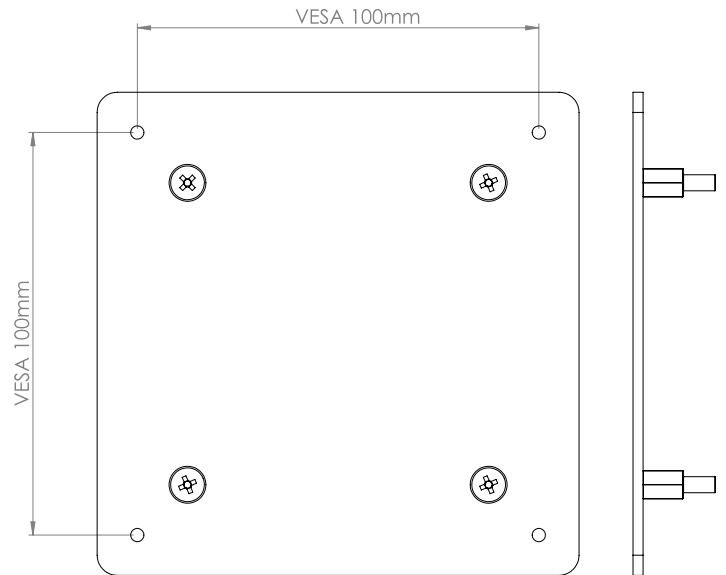

MonLines V061 VESA Adapter for Samsung C27RG50FQU, 27 inch

Description

The MonLines VESA adapter V061 is designed for the Samsung C27RG50FQU curved monitor. The VESA adapter plate enables the expansion of the VESA mount from 75x75 to 100x100 mm for the Samsung C27RG50FQU monitor. The adapter will be attached to the back of the Samsung monitor, so that a VESA compliant hole pattern of 100x100 mm is adapted. The 27-inch curved monitor is compatible with any 100x100 mm VESA-compatible flatscreen mount with using this adapter.

The MonLines VESA adapter specially for the Samsung C27RG50FQU is screwed to the monitor using 4 screws. There are no limits to the combination options, whether it is a monitor wall mount, a monitor column cart, a monitor stand or ceiling mount.

Key features

Mounting:	Screw-on
VESA Standard:	75x75, 100x100 mm
Material:	Steel with high-quality powder coating
Suitable for:	Samsung C27RG50FQU 27 inch
Finish:	Black