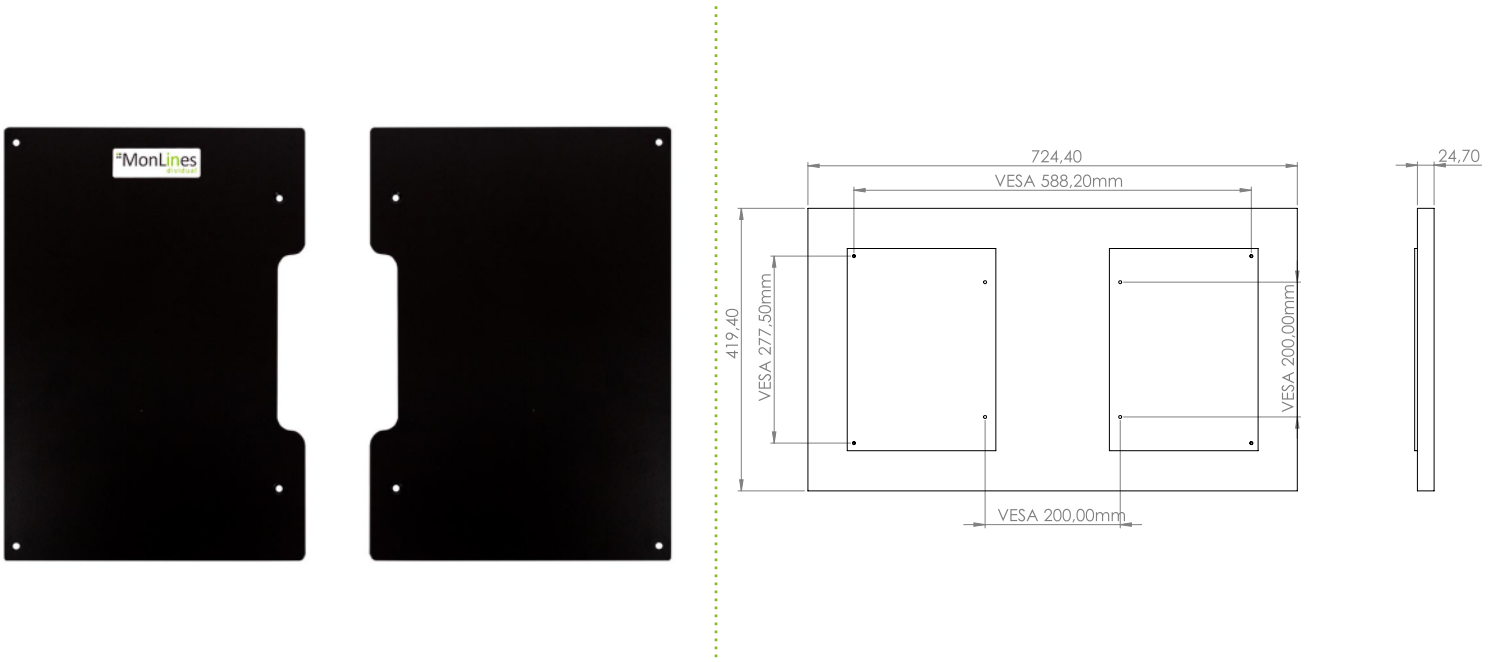

MonLines V071

VESA adapter for Samsung Frame 32 inch

Description

With the MonLines VESA adapter for Samsung Frame 32 inch, your Samsung Frame monitor can be easily attached to a VESA-compatible monitor mount. The adapter plate creates a VESA mount of 200x200 mm. With the help of the Vesa adapter, your elegant Samsung Frame Display can not only be hung on the wall as a rigid painting, but can alternatively be set off by a tilting, swivelling or height-adjustable wall mount as well as other Vesa-compatible mounts such as floor stands or ceiling mounts.

The MonLines V071 VESA adapter is made of robust steel with a high-quality powder coating.

Key features

| | |
|----------------|----------------------------------------|
| Mounting: | Screw mounting |
| VESA Standard: | 200x200 mm |
| Material: | Steel with high quality powder coating |
| Suitable for: | Samsung Frame 32 inch |