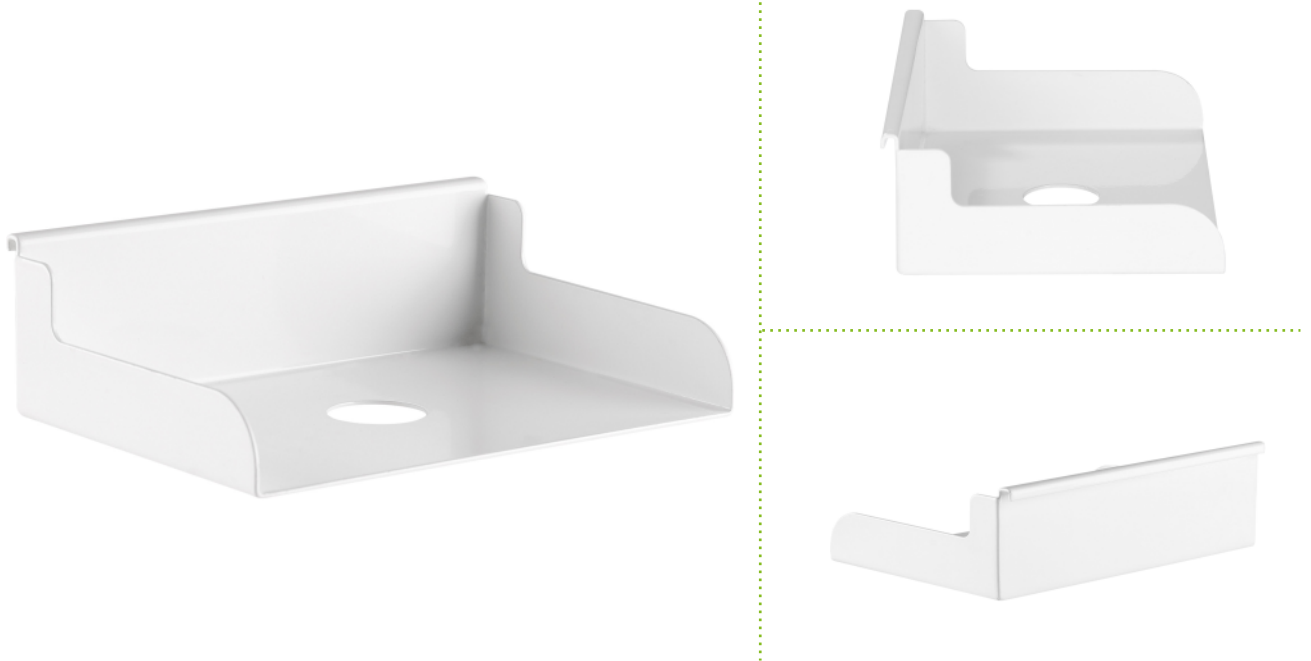

MonLines MSH003

Document filing accessory for Slatwall, white

Description

The MonLines MSH003 Document Tray for MSH Slatwall in white offers space for small items such as calculators or the like. It provides more space, order and a better overview on the desk. The document filing is an accessory for the MonLines Slatwalls MSH001 and MSH002 and can therefore be attached to the wall or table. Configure your workplace with the MonLines Slatwalls and the uncomplicated suspension system according to your needs.

Key features

Suitable for:	MonLines Slatwall MSH001 and MSH002
Dimensions:	180 x 120 x 55 mm
Capacity:	3 kg
Material:	Steel
Weight:	463 g
Colour:	white